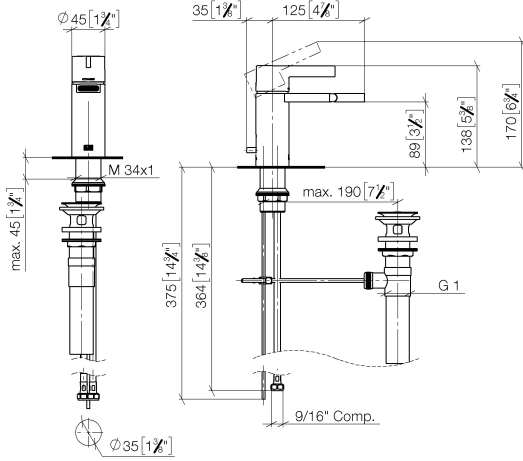

**IMO Single-lever bidet mixer with pop-up waste - Chrome**

IMO

33 600 671

- 125mm projection
- 1 1/4" pop-up waste
- fixed spout
- ball-joint pivotable through °
- rectangular, air-enriched flow
- height of mixer 138 mm
- height up to aerator 89 mm
- 2 x pressure hose with 3/8" cap nut
- hole diameter 35 mm
- max. flow 4.6 l/min

	Chrome	33 600 671-00 0010
	Brushed Platinum	33 600 671-06 0010
	Dark Chrome	33 600 671-19 0010
	Matte Black	33 600 671-33 0010
	Brushed Chrome	33 600 671-93 0010
	Brushed Dark Platinum	33 600 671-99 0010

33 600 671

mm [inches]

**Flow rate chart**